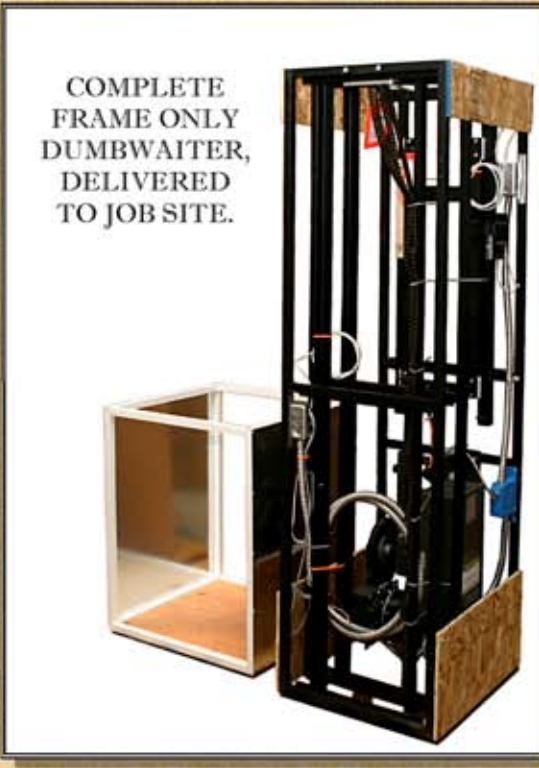

Install Powerlift Frame Only
Dumbwaiter in Less then
One Hour, Easy as One, Two, Three!

COMPLETE
FRAME ONLY
DUMBWAITER,
DELIVERED
TO JOB SITE.

Place
Stamp
Here

Grocery's From
Your Car
To Kitchen
At The Touch
of a Button